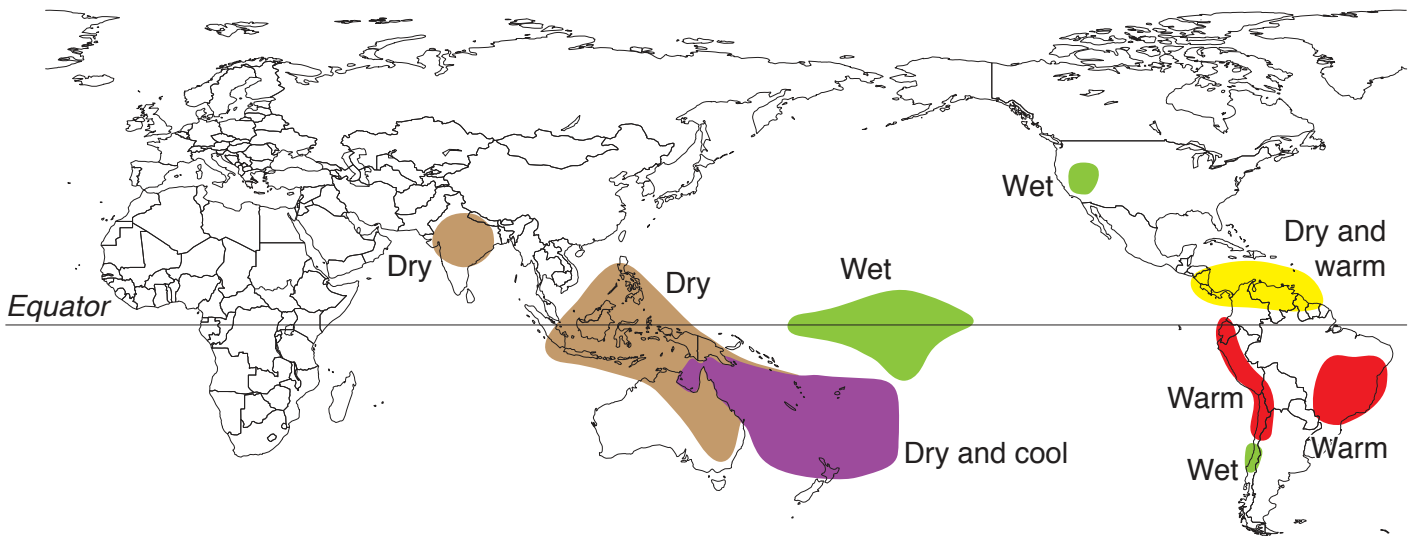

## Generalised climatic impacts of El Niño\* from April to September

\* El Niño is a local warming of surface waters in the equatorial zone of the Pacific Ocean that affects global atmospheric circulation.

On the map: Dry indicates drought. Wet indicates unusually high rainfall. Warm indicates abnormally high temperatures. Cool indicates abnormally low temperatures.

Fig. 4.1 for Question 4

## A section of the Ramapo River, USA, an HIC in North America

Fig. 7.1 for Question 7