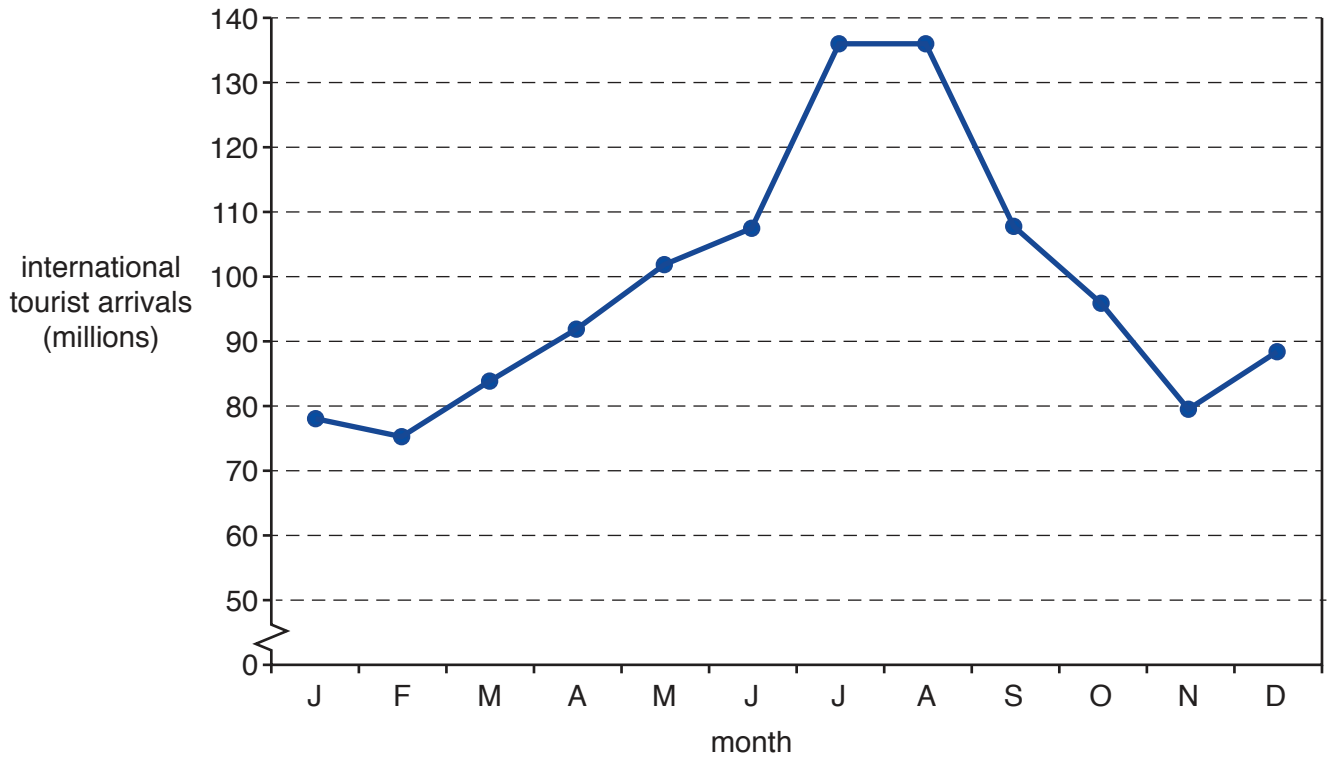

## Monthly international tourist arrivals for the world in 2015

Fig. 10.1 for Question 10

**Measures of the size of the economies of two MICs: China in Asia, and Mexico in North America, 2015–20 predicted average**

**Key**

- China
- Mexico

Real GDP is a measure of all the goods and services produced by an economy in a year adjusted for inflation to allow year-on-year comparison.

Permission to reproduce items where third-party owned material protected by copyright is included has been sought and cleared where possible. Every reasonable effort has been made by the publisher (UCLES) to trace copyright holders, but if any items requiring clearance have unwittingly been included, the publisher will be pleased to make amends at the earliest possible opportunity.